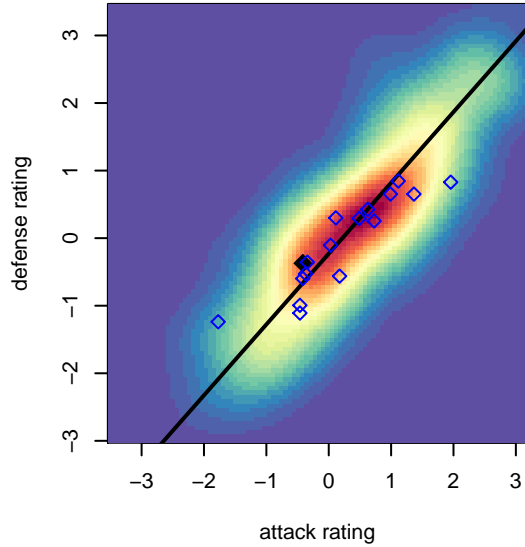

Washington Timbers White 1 G05

Washington Timbers
 Vancouver, WA
 G05 total strength=687
 attack=0.66 defense=0.69
 fall league = PTT G05 Div 1 Red SE

alt names used:
 WA Timbers 05G White 1
 WA Timbers 05G White 1
 WASHINGTON TIMBERS FC 05G WHITE 1
 WASHINGTON TIMBERS G05 WHITE 1
 WASHINGTON TIMBERS G05 WHITE 1 (USA)

Venues played:
 2017 PCU Summer Classic Black
 2017 Bend Premier Cup Kendall Johnson (Silver)
 2017 Summer Slam Gold
 2017 PTT G05 Division 1 Red SE
 2017 OYS Founders Cup G05

Washington Timbers White 1 G05
 Dots are actual minus expected GF (blue circles) and GA (red triangles).
 Blue line is smoothed change in attack strength. Red is smoothed change in defense strength.

**attack and defense variance (black dot)
relative to other teams
and top 10 in region**

**attack and defense rating
relative to others at age
and all opponents in last 13 months**

Performance relative to 13 month average