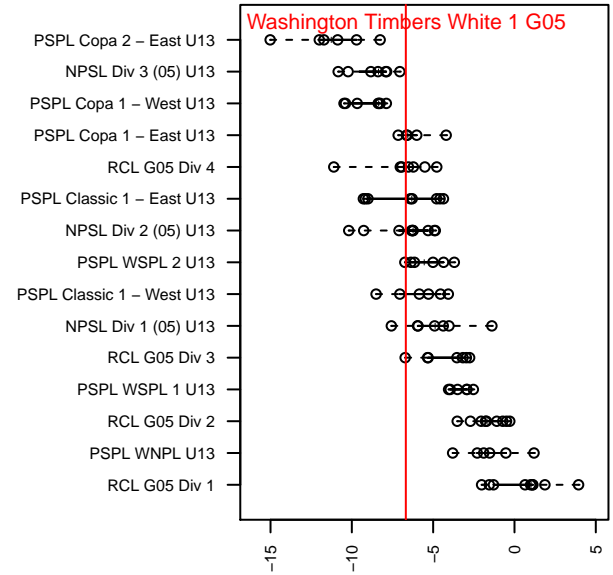

Washington Timbers White 1 G05

Washington Timbers
 Vancouver, WA
 G05 total strength=687
 attack=0.66 defense=0.69
 fall league = PTT G05 Div 1 Red SE

alt names used:
 WA Timbers 05G White 1
 WA Timbers 05G White 1
 WASHINGTON TIMBERS FC 05G WHITE 1
 WASHINGTON TIMBERS G05 WHITE 1
 WASHINGTON TIMBERS G05 WHITE 1 (USA)

Venues played:
 2017 PCU Summer Classic Black
 2017 Bend Premier Cup Kendall Johnson (Silver)
 2017 Summer Slam Gold
 2017 PTT G05 Division 1 Red SE
 2017 OYS Founders Cup G05

Washington Timbers White 1 G05
 Dots are actual minus expected GF (blue circles) and GA (red triangles).
 Blue line is smoothed change in attack strength. Red is smoothed change in defense strength.

**attack and defense variance (black dot)
relative to other teams
and top 10 in region**

**attack and defense rating
relative to others at age
and all opponents in last 13 months**

Performance relative to 13 month average