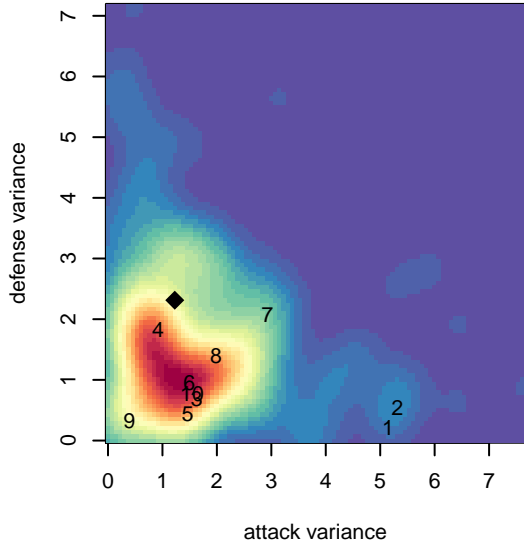

Washington Timbers White 1 G05

Washington Timbers
 Vancouver, WA
 G05 total strength=687
 attack=0.66 defense=0.69
 fall league = PTT G05 Div 1 Red SE

alt names used:
 WA Timbers 05G White 1
 WA Timbers 05G White 1
 WASHINGTON TIMBERS FC 05G WHITE 1
 WASHINGTON TIMBERS G05 WHITE 1
 WASHINGTON TIMBERS G05 WHITE 1 (USA)

Venues played:
 2017 PCU Summer Classic Black
 2017 Bend Premier Cup Kendall Johnson (Silver)
 2017 Summer Slam Gold
 2017 PTT G05 Division 1 Red SE
 2017 OYS Founders Cup G05

Washington Timbers White 1 G05
 Dots are actual minus expected GF (blue circles) and GA (red triangles).
 Blue line is smoothed change in attack strength. Red is smoothed change in defense strength.

**attack and defense variance (black dot)
relative to other teams
and top 10 in region**

**attack and defense rating
relative to others at age
and all opponents in last 13 months**

Performance relative to 13 month average