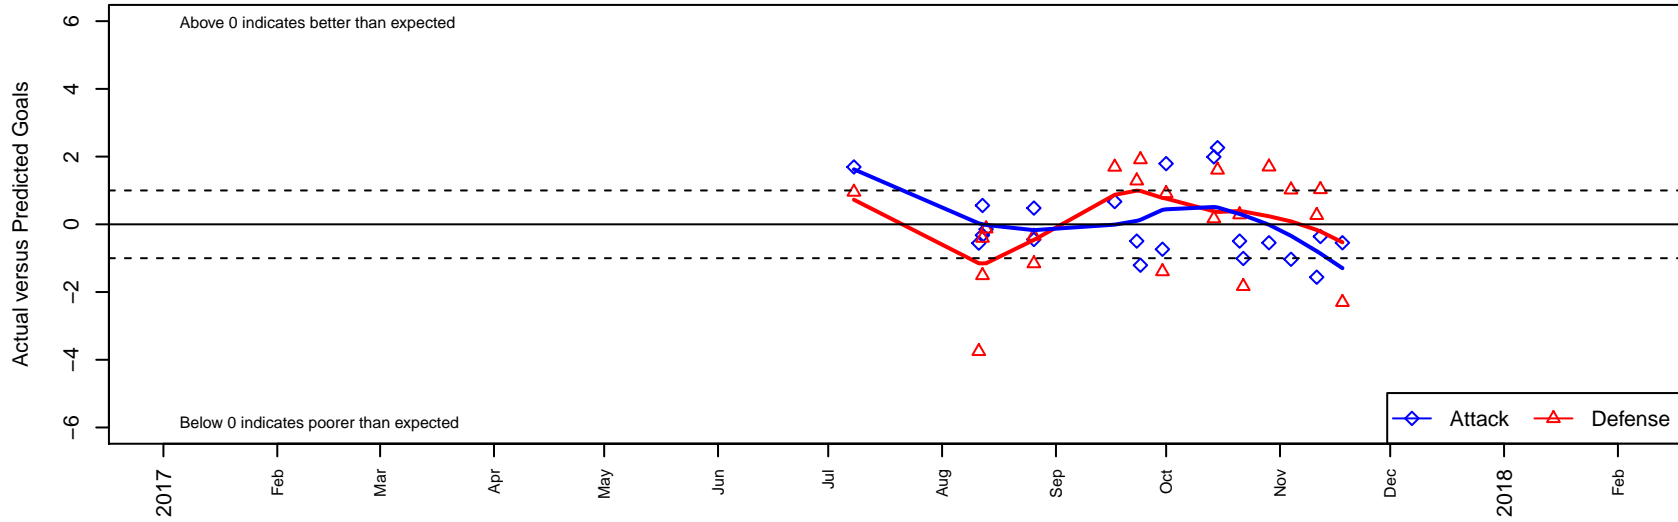

Washington Timbers White 1 G05

Washington Timbers
 Vancouver, WA
 G05 total strength=687
 attack=0.66 defense=0.69
 fall league = PTT G05 Div 1 Red SE

alt names used:
 WA Timbers 05G White 1
 WA Timbers 05G White 1
 WASHINGTON TIMBERS FC 05G WHITE 1
 WASHINGTON TIMBERS G05 WHITE 1
 WASHINGTON TIMBERS G05 WHITE 1 (USA)

Venues played:
 2017 PCU Summer Classic Black
 2017 Bend Premier Cup Kendall Johnson (Silver)
 2017 Summer Slam Gold
 2017 PTT G05 Division 1 Red SE
 2017 OYS Founders Cup G05

Washington Timbers White 1 G05
 Dots are actual minus expected GF (blue circles) and GA (red triangles).
 Blue line is smoothed change in attack strength. Red is smoothed change in defense strength.

**attack and defense variance (black dot)
relative to other teams
and top 10 in region**

**attack and defense rating
relative to others at age
and all opponents in last 13 months**

Performance relative to 13 month average