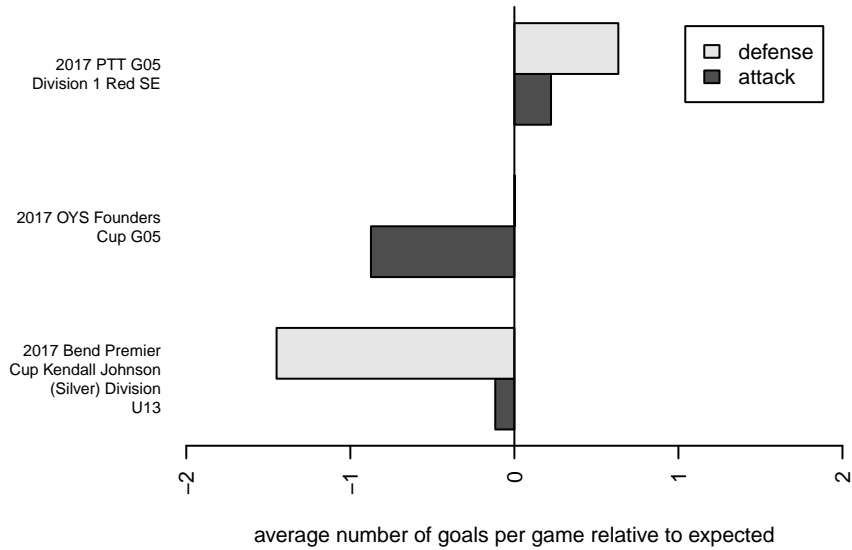

Washington Timbers White 1 G05

Washington Timbers
 Vancouver, WA
 G05 total strength=687
 attack=0.66 defense=0.69
 fall league = PTT G05 Div 1 Red SE

alt names used:
 WA Timbers 05G White 1
 WA Timbers 05G White 1
 WASHINGTON TIMBERS FC 05G WHITE 1
 WASHINGTON TIMBERS G05 WHITE 1
 WASHINGTON TIMBERS G05 WHITE 1 (USA)

Venues played:
 2017 PCU Summer Classic Black
 2017 Bend Premier Cup Kendall Johnson (Silver)
 2017 Summer Slam Gold
 2017 PTT G05 Division 1 Red SE
 2017 OYS Founders Cup G05

Washington Timbers White 1 G05
 Dots are actual minus expected GF (blue circles) and GA (red triangles).
 Blue line is smoothed change in attack strength. Red is smoothed change in defense strength.

**attack and defense variance (black dot)
relative to other teams
and top 10 in region**

**attack and defense rating
relative to others at age
and all opponents in last 13 months**

Performance relative to 13 month average