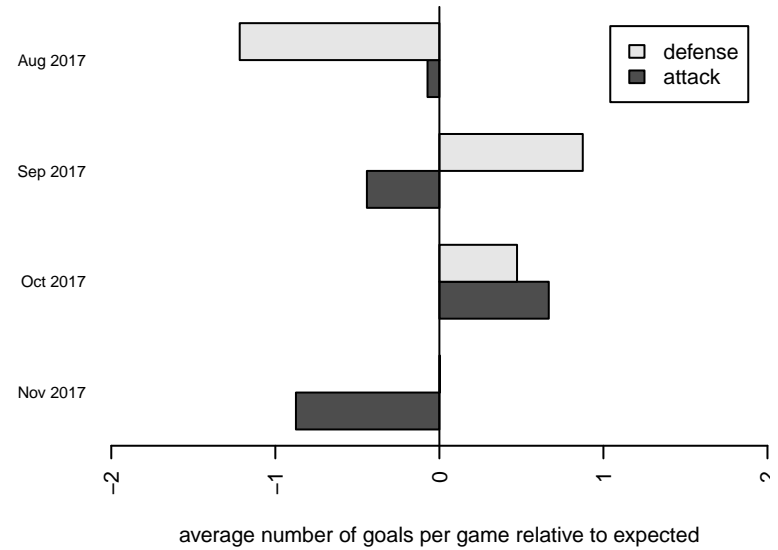

Performance relative to 13 month average